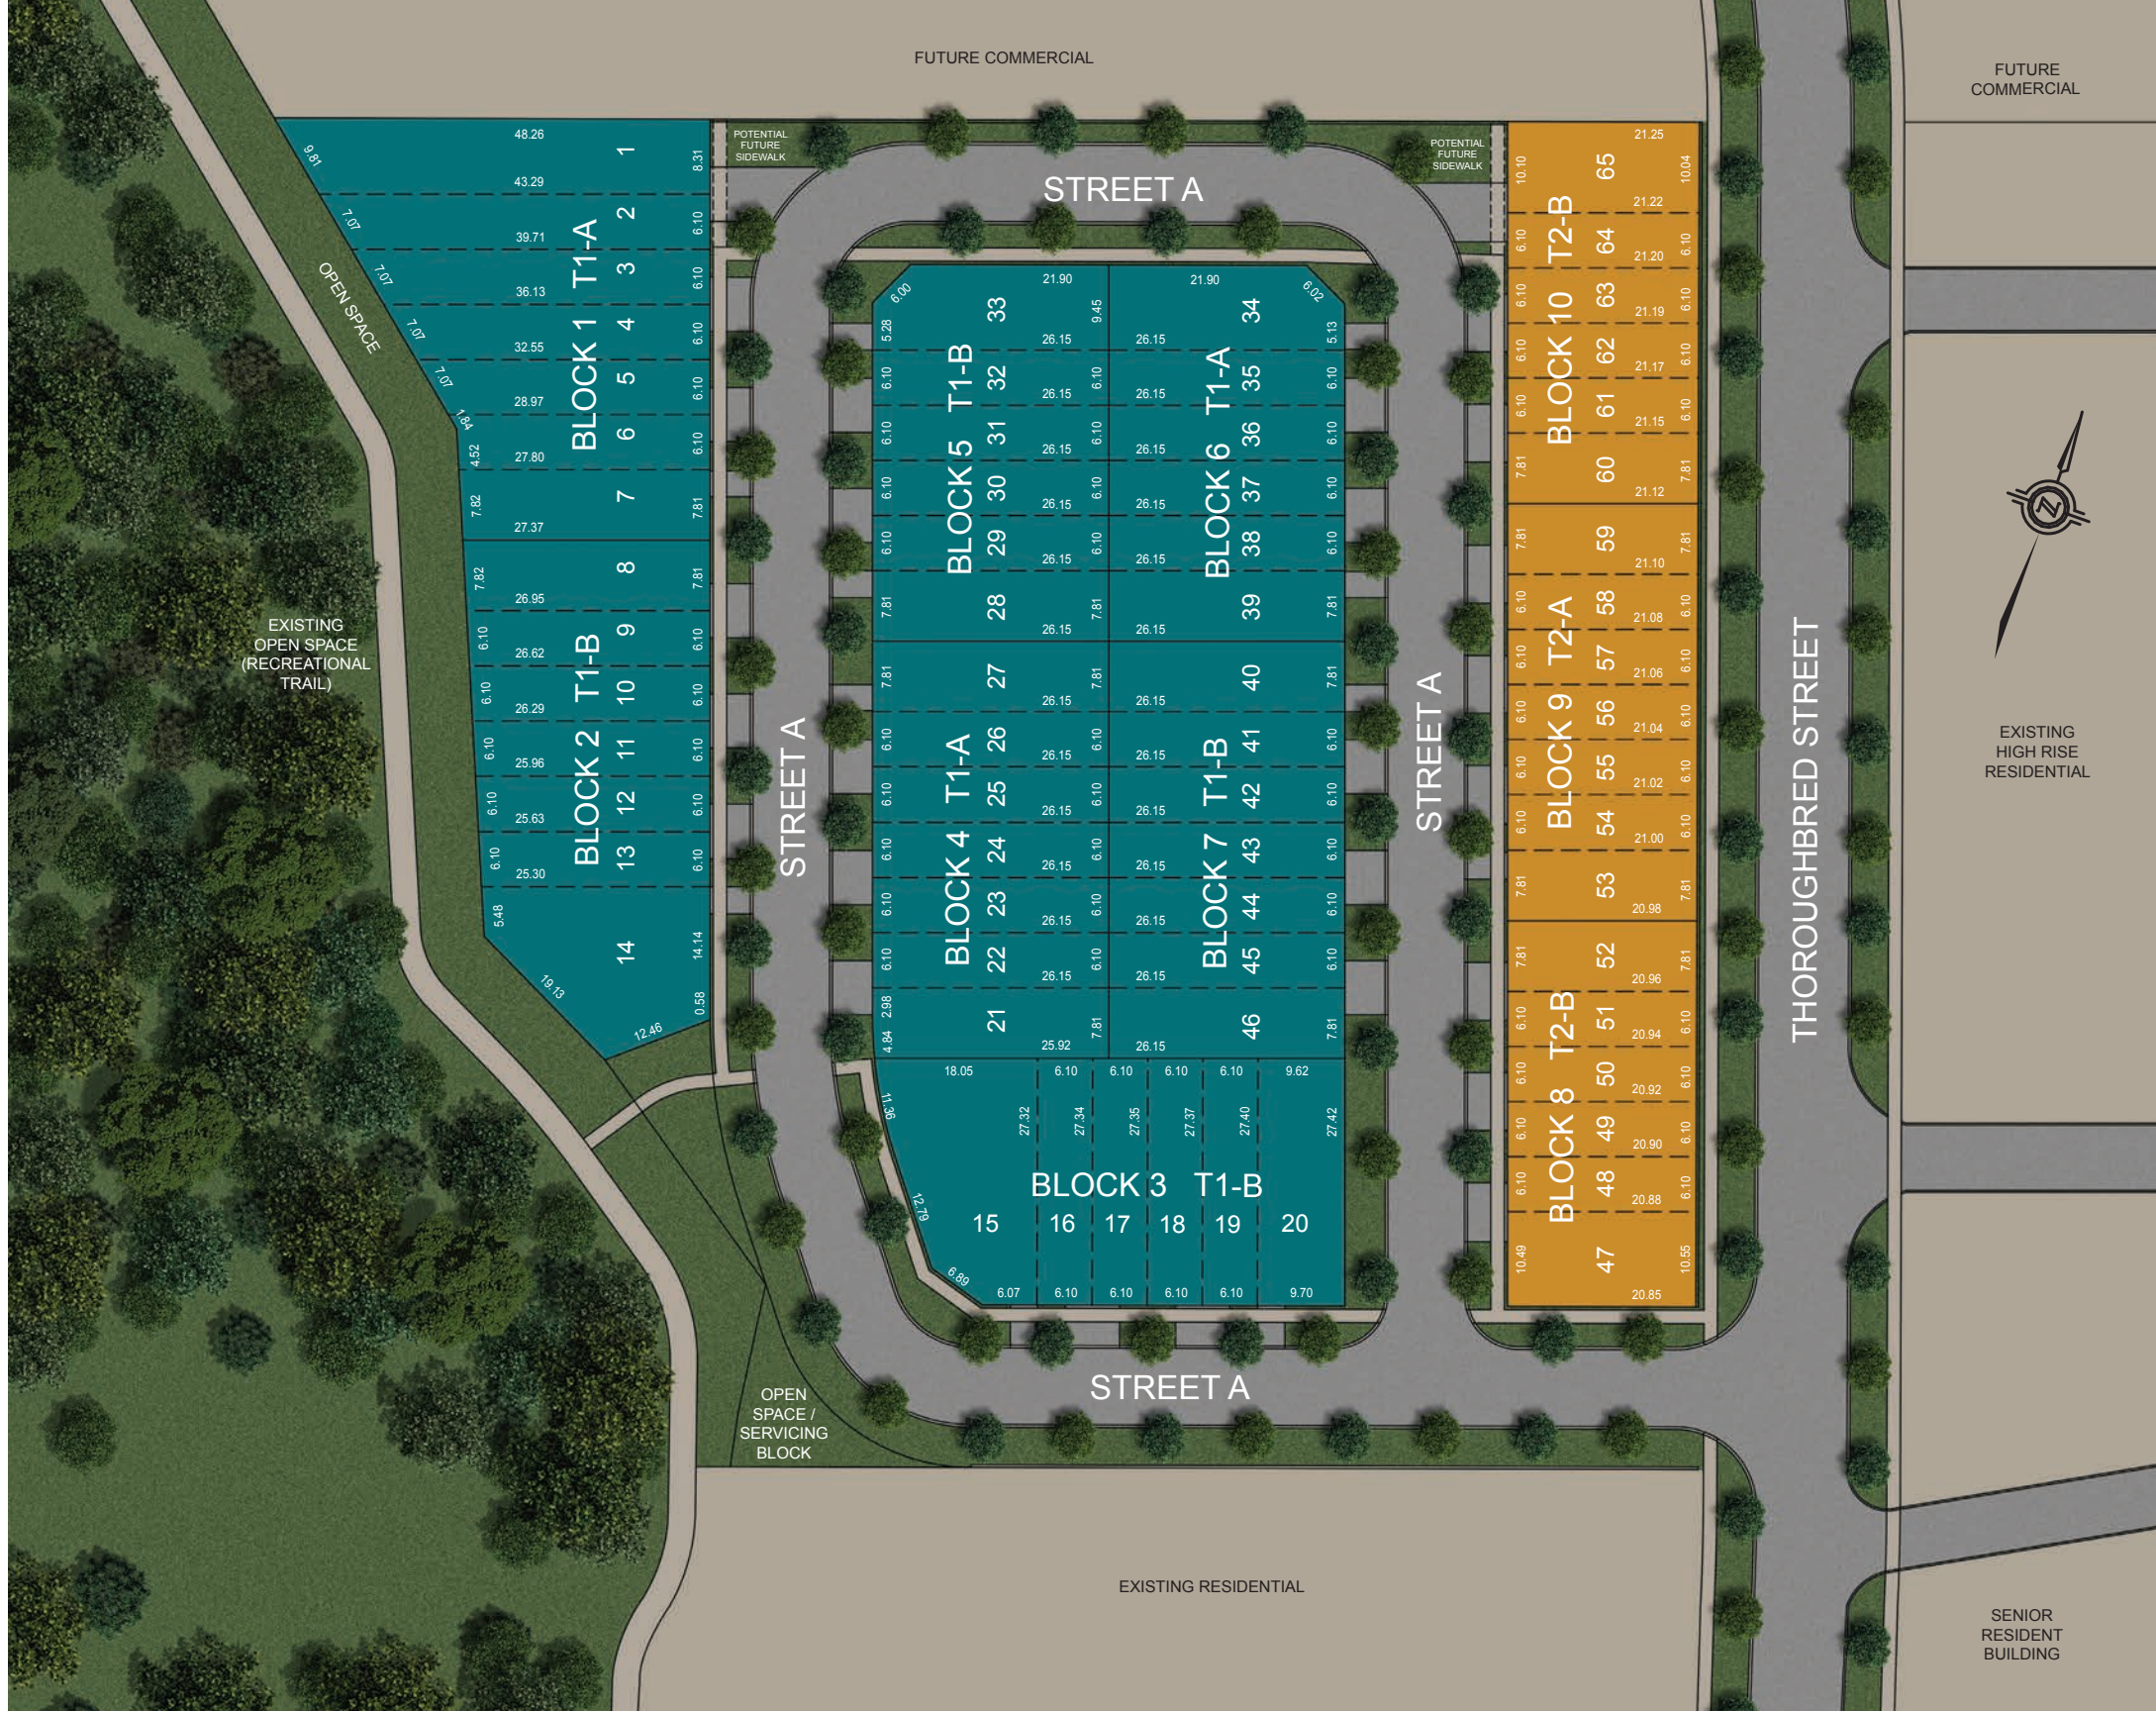

- 2 STOREY TOWNHOMES
- 3 STOREY TOWNHOMES

RIO CAN
LIVING

Tribute OVER 35 YEARS
communities

Landscaping is conceptual and final landscaping may vary from that shown on the plan.
E. & O.E. August 2021

EXISTING HIGH RISE RESIDENTIAL

SENIOR RESIDENT BUILDING