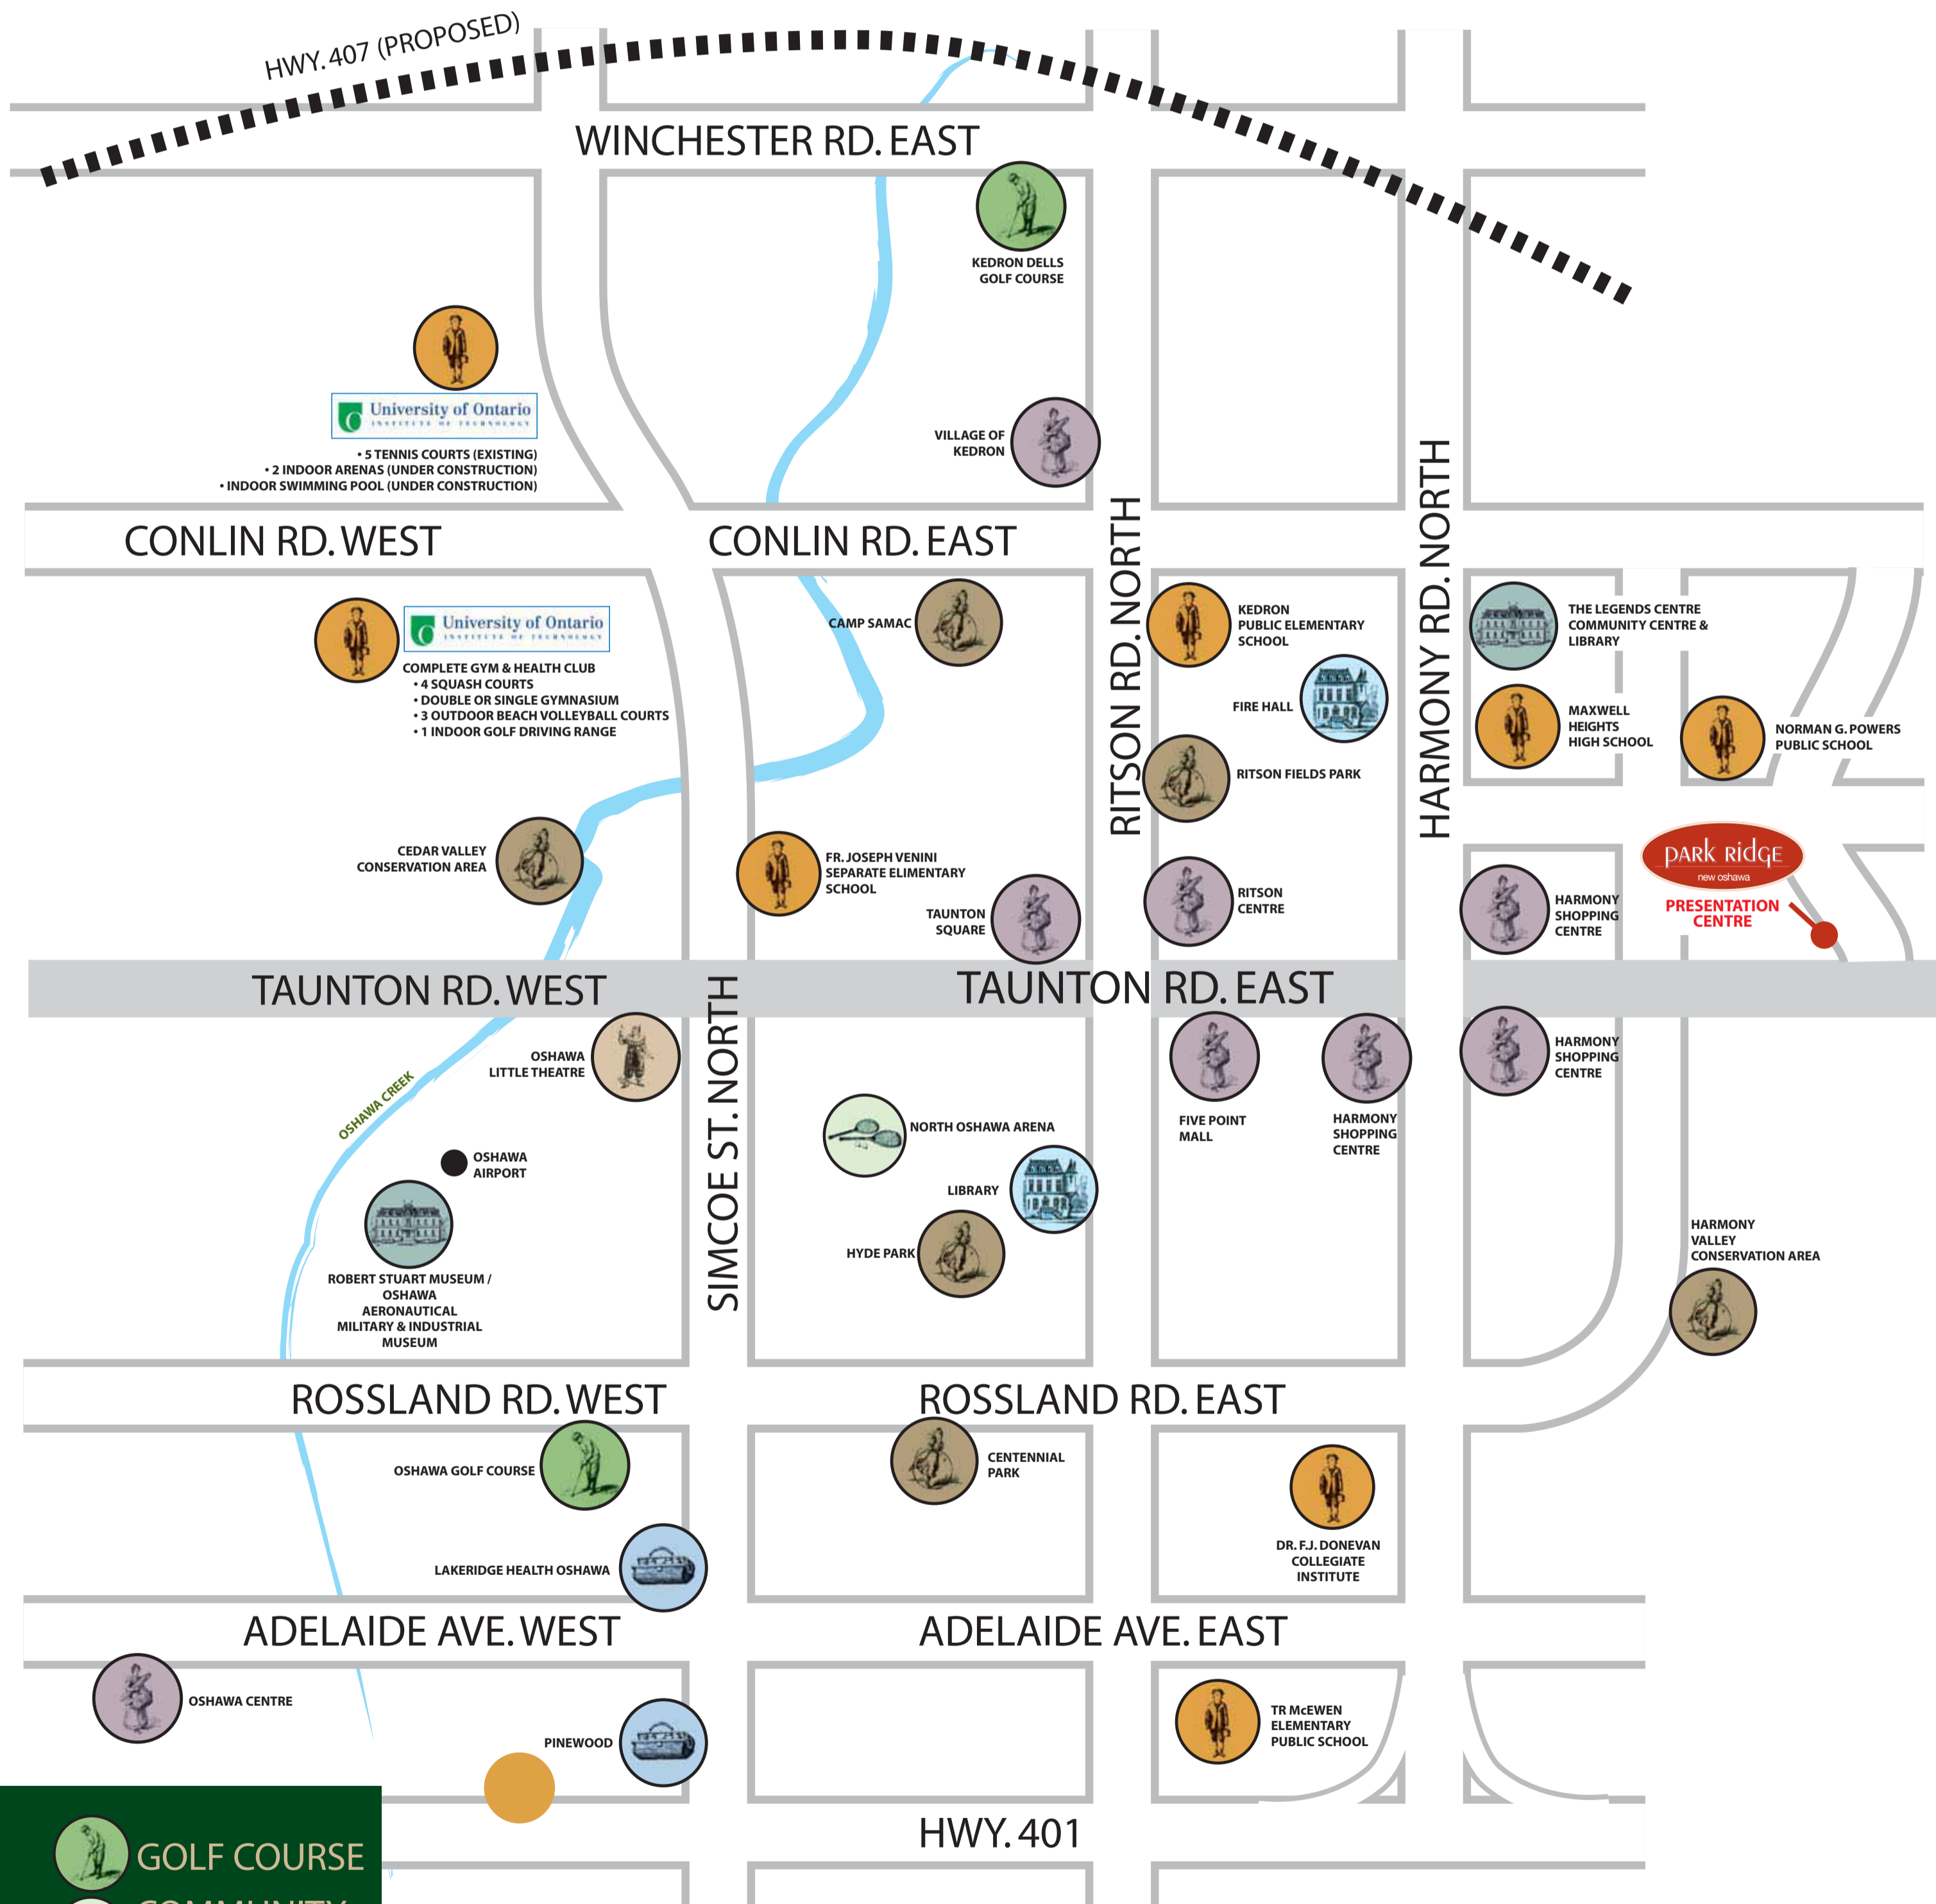

PARK RIDGE

new oshawa

YOUR NEIGHBOURHOOD

	PARK		GOLF COURSE
	SCHOOL		COMMUNITY CENTRE
	LIBRARY		SHOPPING
	THEATRE		HOSPITAL
	MUSEUM		

Tribute
communities

A Better Place to Live